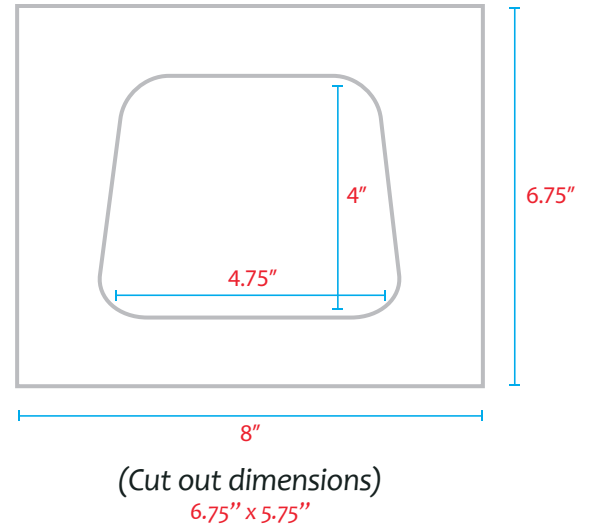

Recessed Soap Holder
(SD03-xxxx)