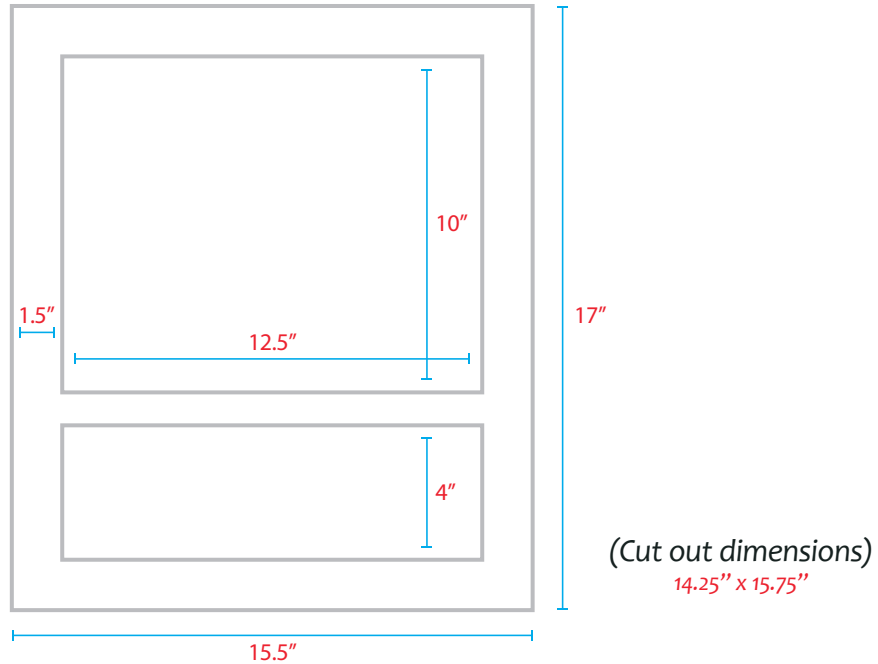

Custom Style Soap & Shampoo Holders

The Robin
(SD11-xxxxy)