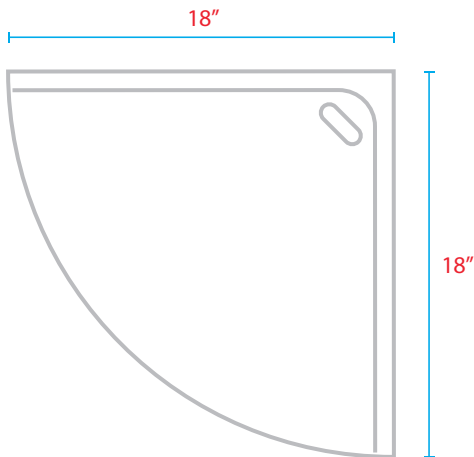

## *Premium Recessed Soap & Shampoo Holders*

**Family Style Soap Dish**  
(SDo8-xxxx)

**Large Arched Soap Dish**  
(SDo9-xxxx)

**Family Style Soap Dish**  
(Cut out dimensions)

**Large Arched Soap Dish**  
(Cut out dimensions)  
13.75" x 23"

## *Corner Shower Accessories*

**Corner Soap & Shampoo Holder**  
(SD05-xxxxy)

**Corner Shelf**  
(SD04-xxxxy)

**Foot Caddy**  
(SD07-xxxxy)

**Molded Shower Seat**  
(SD06-xxxxy)

## *Custom Style Soap & Shampoo Holders*

**The Oak**  
(SD10-xxxx)

**The Maple**  
(SD12-xxxx)

(Cut out dimensions)  
8.25" x 27.25"

(Cut out dimensions)  
14.25" x 27.25"

## Custom Style Soap & Shampoo Holders

The Birch  
(SD14-xxxxy)

(Cut out dimensions)  
14.25" x 27.5"

The Elm  
(SD15-xxxxy)

(Cut out dimensions)  
14.25" x 22"