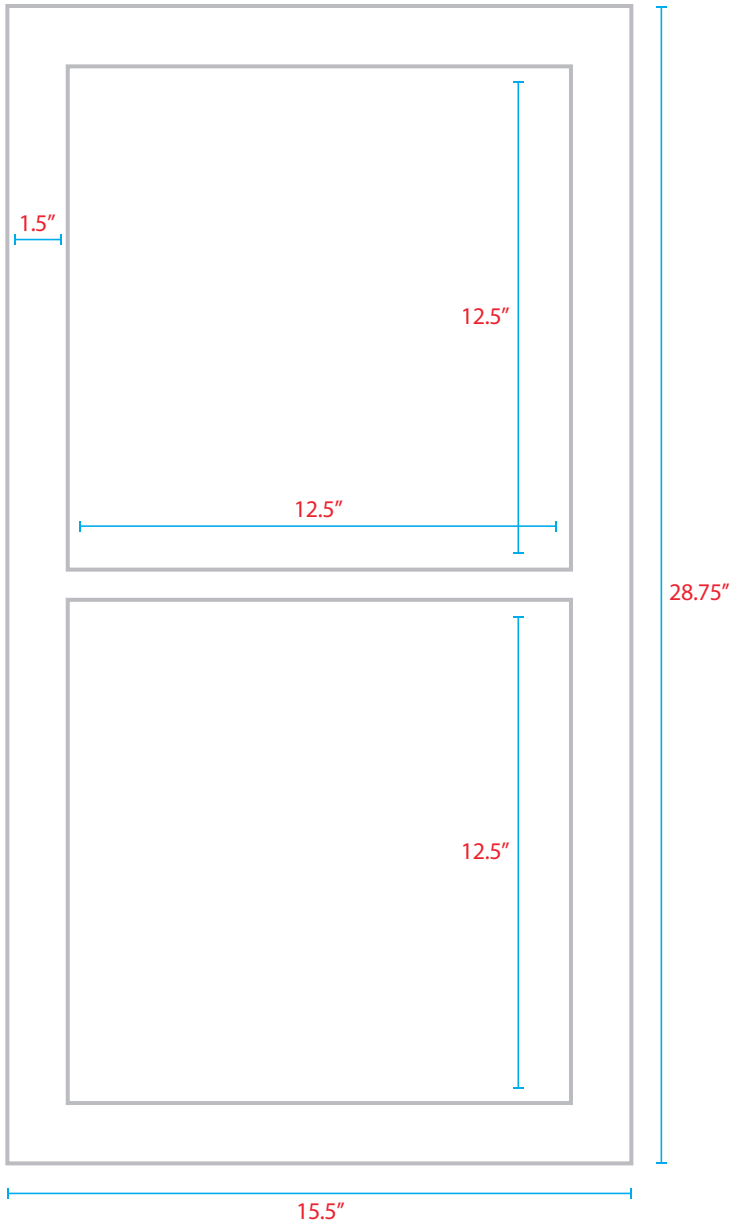

## *Premium Recessed Soap & Shampoo Holders*

**Family Style Soap Dish**  
(SDo8-xxxx)

**Large Arched Soap Dish**  
(SDo9-xxxx)

**Family Style Soap Dish**  
(Cut out dimensions)

**Large Arched Soap Dish**  
(Cut out dimensions)  
13.75" x 23"

## *Corner Shower Accessories*

**Corner Soap & Shampoo Holder**  
(SD05-xxxxy)

**Corner Shelf**  
(SD04-xxxxy)

**Foot Caddy**  
(SD07-xxxxy)

**Molded Shower Seat**  
(SD06-xxxxy)

## *Custom Style Soap & Shampoo Holders*

**The Oak**  
(SD10-xxxx)

**The Maple**  
(SD12-xxxx)

(Cut out dimensions)  
8.25" x 27.25"

(Cut out dimensions)  
14.25" x 27.25"

## Custom Style Soap & Shampoo Holders

The Birch  
(SD14-xxxxy)

(Cut out dimensions)  
14.25" x 27.5"

The Elm  
(SD15-xxxxy)

(Cut out dimensions)  
14.25" x 22"