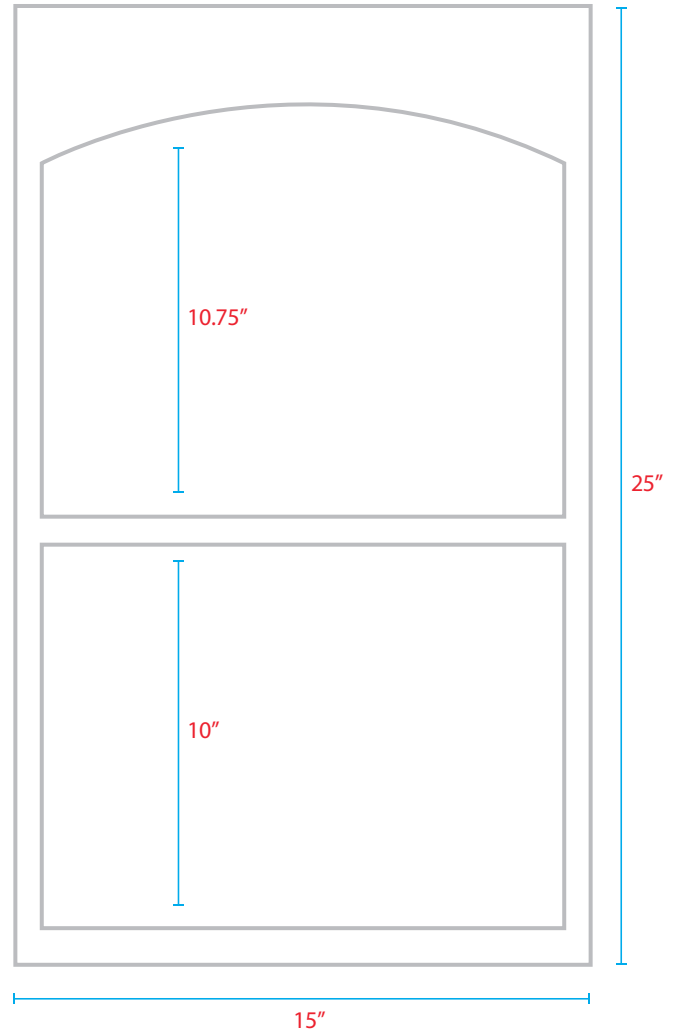

## *Premium Recessed Soap & Shampoo Holders*

**Family Style Soap Dish**  
(SDo8-xxxx)

**Large Arched Soap Dish**  
(SDo9-xxxx)

**Family Style Soap Dish**  
(Cut out dimensions)

**Large Arched Soap Dish**  
(Cut out dimensions)  
13.75" x 23"

## *Corner Shower Accessories*

**Corner Soap & Shampoo Holder**  
(SD05-xxxxy)

**Corner Shelf**  
(SD04-xxxxy)

**Foot Caddy**  
(SD07-xxxxy)

**Molded Shower Seat**  
(SD06-xxxxy)

## *Custom Style Soap & Shampoo Holders*

**The Oak**  
(SD10-xxxx)

**The Maple**  
(SD12-xxxx)

(Cut out dimensions)  
8.25" x 27.25"

(Cut out dimensions)  
14.25" x 27.25"

## Custom Style Soap & Shampoo Holders

The Birch  
(SD14-xxxxy)

(Cut out dimensions)  
14.25" x 27.5"

The Elm  
(SD15-xxxxy)

(Cut out dimensions)  
14.25" x 22"