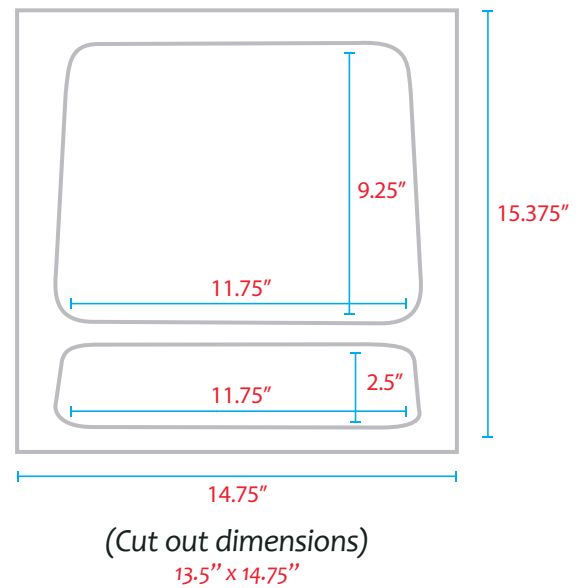

## *Premium Recessed Soap & Shampoo Holders*

**Family Style Soap Dish**  
(SDo8-xxxx)

**Large Arched Soap Dish**  
(SDo9-xxxx)

**Family Style Soap Dish**  
(Cut out dimensions)

**Large Arched Soap Dish**  
(Cut out dimensions)  
13.75" x 23"

## Recessed Soap & Shampoo Holders

Single Recessed  
Soap/Shampoo Holder  
(SD02-xxxx)

Recessed Soap Holder  
(SD03-xxxx)

Double Recessed  
Soap/Shampoo Holder  
(SD01-xxxx)

## *Custom Style Soap & Shampoo Holders*

**The Oak**  
(SD10-xxxx)

**The Maple**  
(SD12-xxxx)

(Cut out dimensions)  
8.25" x 27.25"

(Cut out dimensions)  
14.25" x 27.25"

## Custom Style Soap & Shampoo Holders

The Birch  
(SD14-xxxxy)

(Cut out dimensions)  
14.25" x 27.5"

The Elm  
(SD15-xxxxy)

(Cut out dimensions)  
14.25" x 22"