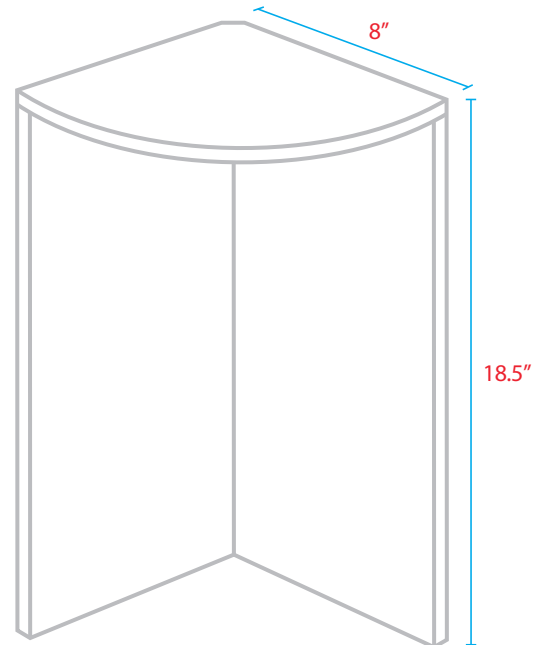

## *Premium Recessed Soap & Shampoo Holders*

**Family Style Soap Dish**  
(SDo8-xxxx)

**Large Arched Soap Dish**  
(SDo9-xxxx)

**Family Style Soap Dish**  
(Cut out dimensions)

**Large Arched Soap Dish**  
(Cut out dimensions)  
13.75" x 23"

## *Corner Shower Accessories*

**Corner Soap & Shampoo Holder**  
(SD05-xxxxy)

**Corner Shelf**  
(SD04-xxxxy)

**Foot Caddy**  
(SD07-xxxxy)

**Molded Shower Seat**  
(SD06-xxxxy)

## *Custom Style Soap & Shampoo Holders*

**The Oak**  
(SD10-xxxx)

**The Maple**  
(SD12-xxxx)

(Cut out dimensions)  
8.25" x 27.25"

(Cut out dimensions)  
14.25" x 27.25"

## Custom Style Soap & Shampoo Holders

The Birch  
(SD14-xxxxy)

(Cut out dimensions)  
14.25" x 27.5"

The Elm  
(SD15-xxxxy)

(Cut out dimensions)  
14.25" x 22"