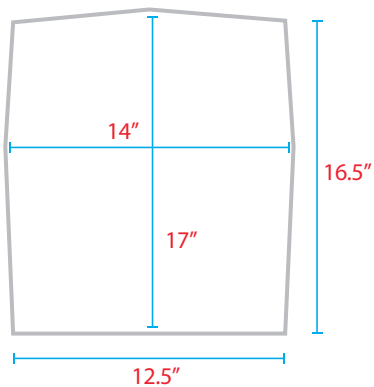

## *Premium Recessed Soap & Shampoo Holders*

**Family Style Soap Dish**  
(SDo8-xxxx)

**Large Arched Soap Dish**  
(SDo9-xxxx)

**Family Style Soap Dish**  
(Cut out dimensions)

**Large Arched Soap Dish**  
(Cut out dimensions)  
13.75" x 23"

## *Custom Style Soap & Shampoo Holders*

**The Oak**  
(SD10-xxxx)

**The Maple**  
(SD12-xxxx)

(Cut out dimensions)  
8.25" x 27.25"

(Cut out dimensions)  
14.25" x 27.25"

## Custom Style Soap & Shampoo Holders

The Birch  
(SD14-xxxxy)

(Cut out dimensions)  
14.25" x 27.5"

The Elm  
(SD15-xxxxy)

(Cut out dimensions)  
14.25" x 22"