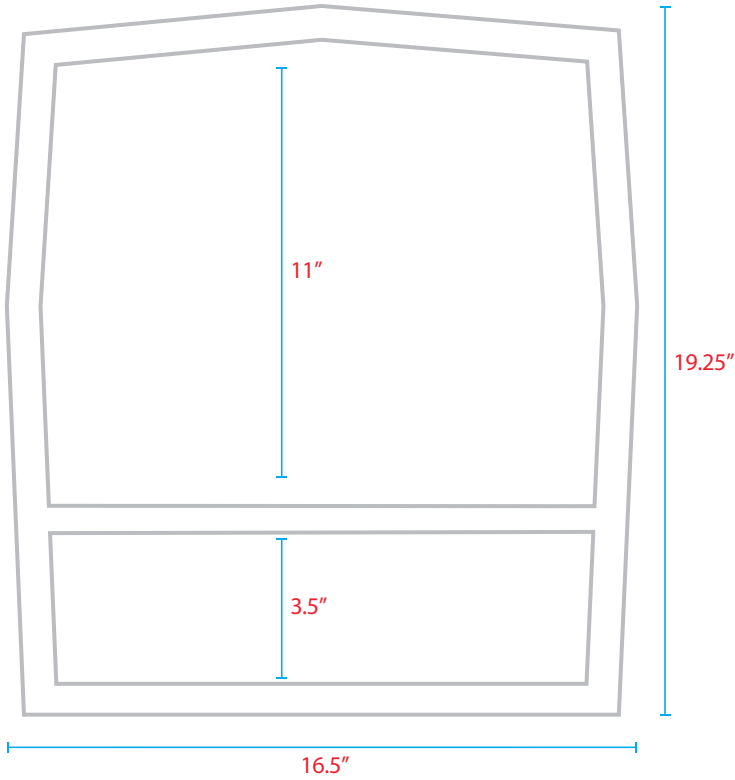

## *Premium Recessed Soap & Shampoo Holders*

**Family Style Soap Dish**  
(SDo8-xxxx)

**Large Arched Soap Dish**  
(SDo9-xxxx)

**Family Style Soap Dish**  
(Cut out dimensions)

**Large Arched Soap Dish**  
(Cut out dimensions)  
13.75" x 23"

## *Corner Shower Accessories*

**Corner Soap & Shampoo Holder**  
(SD05-xxxxy)

**Corner Shelf**  
(SD04-xxxxy)

**Foot Caddy**  
(SD07-xxxxy)

**Molded Shower Seat**  
(SD06-xxxxy)

## *Custom Style Soap & Shampoo Holders*

**The Oak**  
(SD10-xxxx)

**The Maple**  
(SD12-xxxx)

(Cut out dimensions)  
8.25" x 27.25"

(Cut out dimensions)  
14.25" x 27.25"

## Custom Style Soap & Shampoo Holders

The Birch  
(SD14-xxxxy)

(Cut out dimensions)  
14.25" x 27.5"

The Elm  
(SD15-xxxxy)

(Cut out dimensions)  
14.25" x 22"