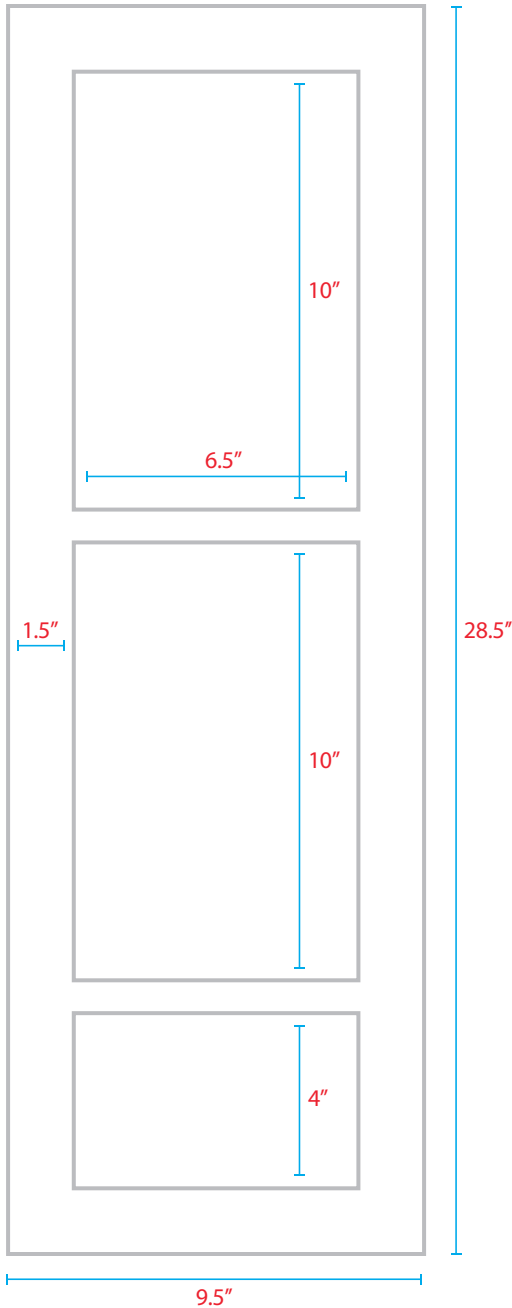

## *Premium Recessed Soap & Shampoo Holders*

**Family Style Soap Dish**  
(SDo8-xxxx)

**Large Arched Soap Dish**  
(SDo9-xxxx)

**Family Style Soap Dish**  
(Cut out dimensions)

**Large Arched Soap Dish**  
(Cut out dimensions)  
13.75" x 23"

## Recessed Soap & Shampoo Holders

Single Recessed  
Soap/Shampoo Holder  
(SD02-xxxx)

Recessed Soap Holder  
(SD03-xxxx)

Double Recessed  
Soap/Shampoo Holder  
(SD01-xxxx)

## *Custom Style Soap & Shampoo Holders*

**The Oak**  
(SD10-xxxx)

**The Maple**  
(SD12-xxxx)

(Cut out dimensions)  
8.25" x 27.25"

(Cut out dimensions)  
14.25" x 27.25"

## Custom Style Soap & Shampoo Holders

The Birch  
(SD14-xxxxy)

(Cut out dimensions)  
14.25" x 27.5"

The Elm  
(SD15-xxxxy)

(Cut out dimensions)  
14.25" x 22"