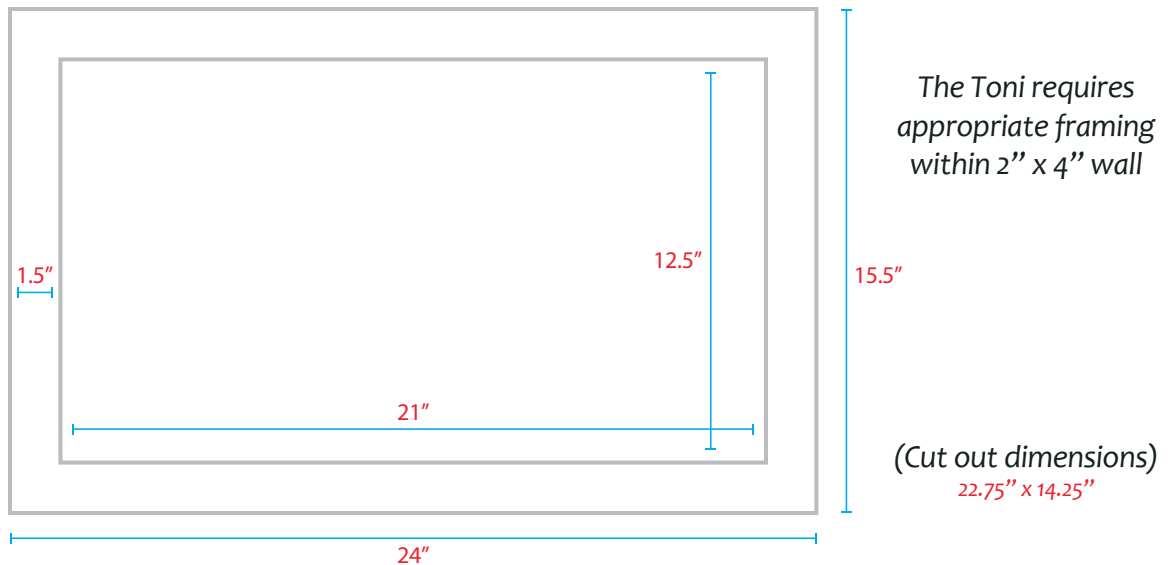

## *Premium Recessed Soap & Shampoo Holders*

**Family Style Soap Dish**  
(SDo8-xxxx)

**Large Arched Soap Dish**  
(SDo9-xxxx)

**Family Style Soap Dish**  
(Cut out dimensions)

**Large Arched Soap Dish**  
(Cut out dimensions)  
13.75" x 23"

## *Custom Style Soap & Shampoo Holders*

**The Oak**  
(SD10-xxxx)

**The Maple**  
(SD12-xxxx)

(Cut out dimensions)  
8.25" x 27.25"

(Cut out dimensions)  
14.25" x 27.25"

## Custom Style Soap & Shampoo Holders

The Birch  
(SD14-xxxxy)

(Cut out dimensions)  
14.25" x 27.5"

The Elm  
(SD15-xxxxy)

(Cut out dimensions)  
14.25" x 22"