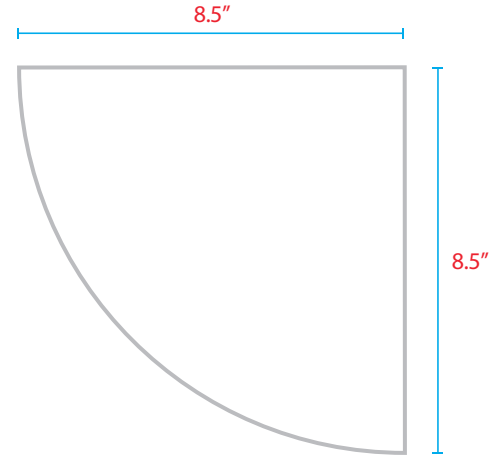

Corner Shelf
(SD04-xxxxy)