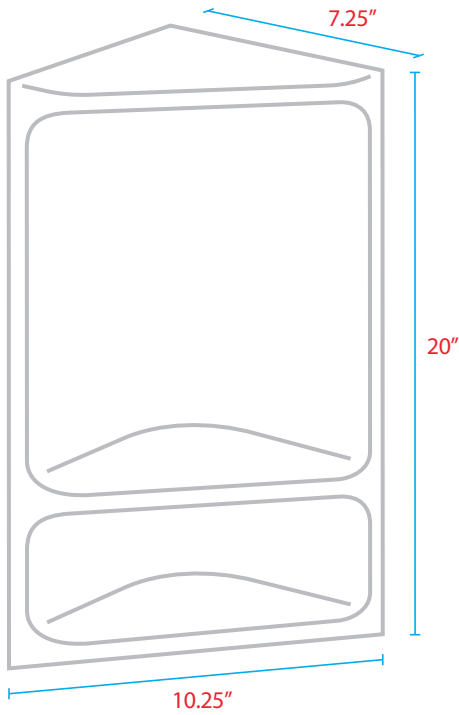

## *Premium Recessed Soap & Shampoo Holders*

**Family Style Soap Dish**  
(SDo8-xxxx)

**Large Arched Soap Dish**  
(SDo9-xxxx)

**Family Style Soap Dish**  
(Cut out dimensions)

**Large Arched Soap Dish**  
(Cut out dimensions)  
13.75" x 23"

## *Corner Shower Accessories*

**Corner Soap & Shampoo Holder**  
(SD05-xxxxy)

**Corner Shelf**  
(SD04-xxxxy)

**Foot Caddy**  
(SD07-xxxxy)

**Molded Shower Seat**  
(SD06-xxxxy)

## *Custom Style Soap & Shampoo Holders*

**The Oak**  
(SD10-xxxx)

**The Maple**  
(SD12-xxxx)

(Cut out dimensions)  
8.25" x 27.25"

(Cut out dimensions)  
14.25" x 27.25"

## Custom Style Soap & Shampoo Holders

The Birch  
(SD14-xxxxy)

(Cut out dimensions)  
14.25" x 27.5"

The Elm  
(SD15-xxxxy)

(Cut out dimensions)  
14.25" x 22"