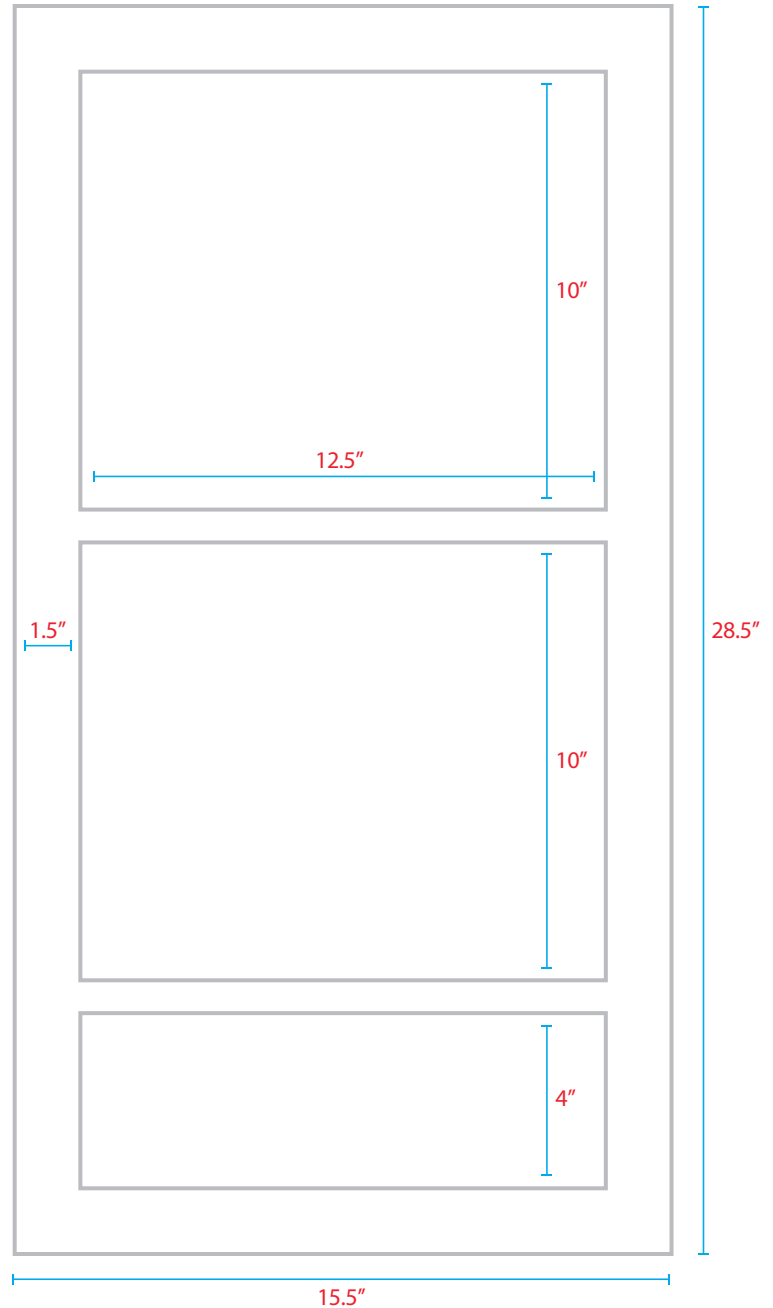

## *Premium Recessed Soap & Shampoo Holders*

**Family Style Soap Dish**  
(SDo8-xxxx)

**Large Arched Soap Dish**  
(SDo9-xxxx)

**Family Style Soap Dish**  
(Cut out dimensions)

**Large Arched Soap Dish**  
(Cut out dimensions)  
13.75" x 23"

## Recessed Soap & Shampoo Holders

Single Recessed  
Soap/Shampoo Holder  
(SD02-xxxx)

Recessed Soap Holder  
(SD03-xxxx)

Double Recessed  
Soap/Shampoo Holder  
(SD01-xxxx)

## *Custom Style Soap & Shampoo Holders*

**The Oak**  
(SD10-xxxx)

**The Maple**  
(SD12-xxxx)

(Cut out dimensions)  
8.25" x 27.25"

(Cut out dimensions)  
14.25" x 27.25"

## Custom Style Soap & Shampoo Holders

The Birch  
(SD14-xxxxy)

(Cut out dimensions)  
14.25" x 27.5"

The Elm  
(SD15-xxxxy)

(Cut out dimensions)  
14.25" x 22"