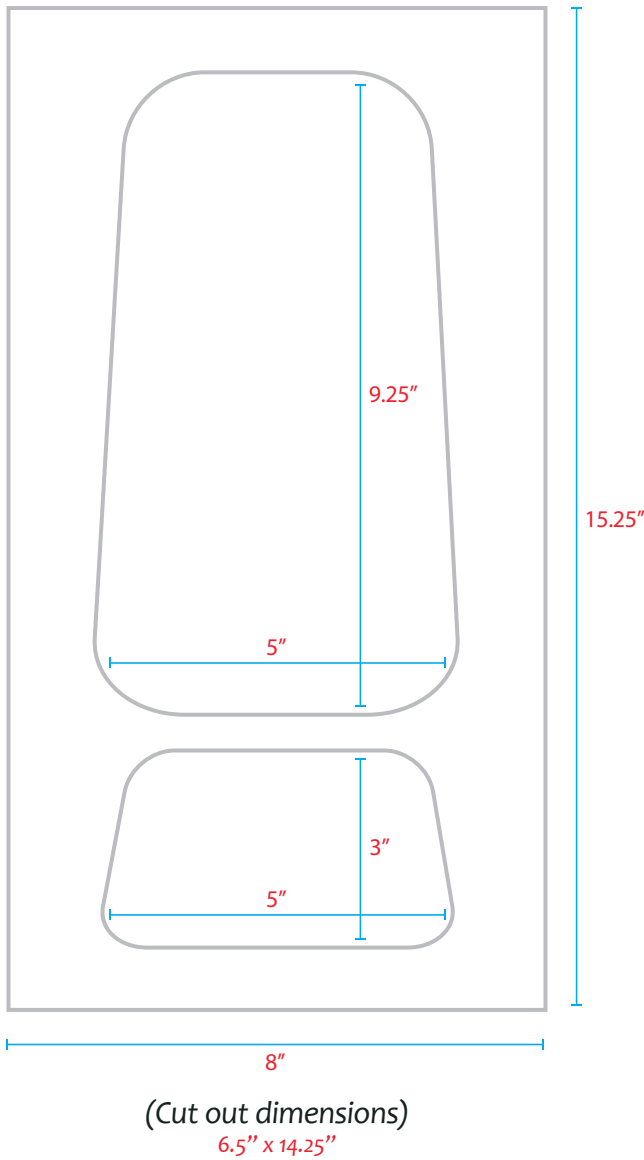

Recessed Soap & Shampoo Holders

Single Recessed
Soap/Shampoo Holder
(SD02-xxxx)