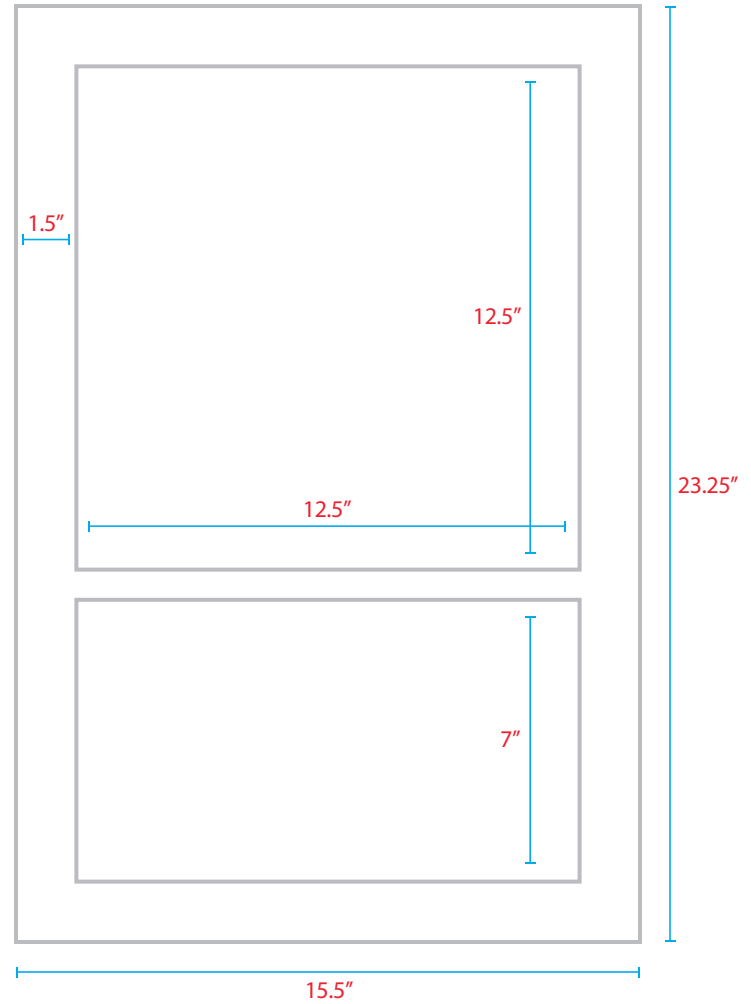

## *Premium Recessed Soap & Shampoo Holders*

**Family Style Soap Dish**  
(SDo8-xxxx)

**Large Arched Soap Dish**  
(SDo9-xxxx)

**Family Style Soap Dish**  
(Cut out dimensions)

**Large Arched Soap Dish**  
(Cut out dimensions)  
13.75" x 23"

## *Corner Shower Accessories*

**Corner Soap & Shampoo Holder**  
(SD05-xxxxy)

**Corner Shelf**  
(SD04-xxxxy)

**Foot Caddy**  
(SD07-xxxxy)

**Molded Shower Seat**  
(SD06-xxxxy)

## *Custom Style Soap & Shampoo Holders*

**The Oak**  
(SD10-xxxx)

**The Maple**  
(SD12-xxxx)

(Cut out dimensions)  
8.25" x 27.25"

(Cut out dimensions)  
14.25" x 27.25"

## Custom Style Soap & Shampoo Holders

The Birch  
(SD14-xxxxy)

(Cut out dimensions)  
14.25" x 27.5"

The Elm  
(SD15-xxxxy)

(Cut out dimensions)  
14.25" x 22"