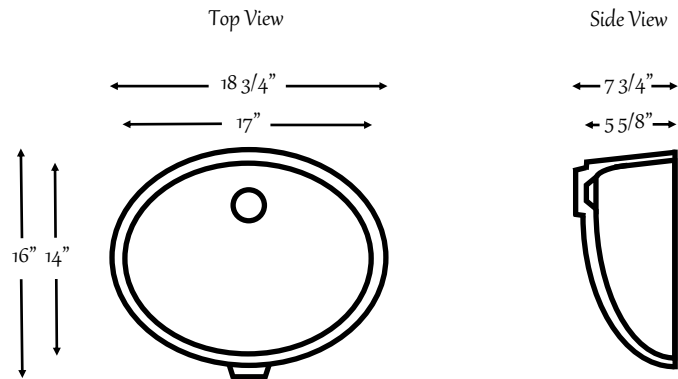

# Integral Oval Bowls Specs

## Large Oval

Formerly Malibu

Minimum Vanity Top Depth  
**22"**

## Small Oval

Formerly Carmel

Minimum Vanity Top Depth  
**19"**

## Micro Oval

Formerly Redondo

Minimum Vanity Top Depth  
**17"**

Syn-Mar Products, Inc.

5 Nutmeg Drive, Ellington Connecticut 06029

Toll-Free: 860-399-0909

Local: 860-872-8505

Fax: 860-870-8849