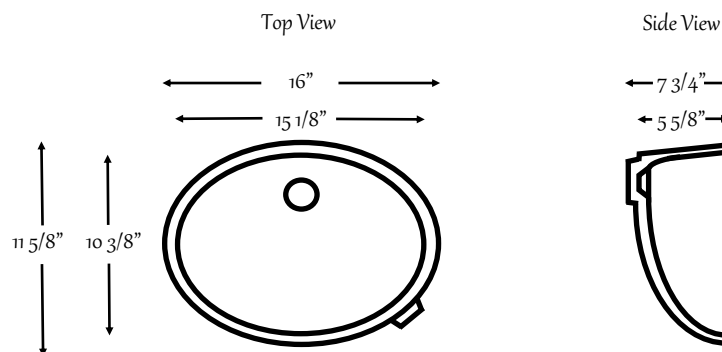

## Large Oval

Formerly Malibu

Minimum Vanity Top Depth  
**22"**

## Small Oval

Formerly Carmel

Minimum Vanity Top Depth  
**19"**

## Micro Oval

Formerly Redondo

Minimum Vanity Top Depth  
**17"**

Syn-Mar Products, Inc.

5 Nutmeg Drive, Ellington Connecticut 06029

Toll-Free: 860-399-0909

Local: 860-872-8505

Fax: 860-870-8849