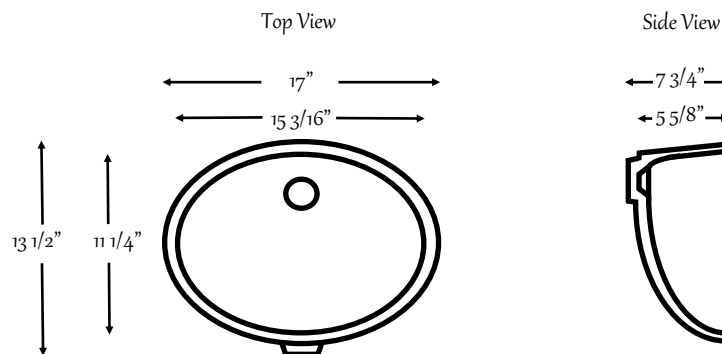

## Large Oval

Formerly Malibu

Minimum Vanity Top Depth  
**22"**

## Small Oval

Formerly Carmel

Minimum Vanity Top Depth  
**19"**

## Micro Oval

Formerly Redondo

Minimum Vanity Top Depth  
**17"**

Syn-Mar Products, Inc.

5 Nutmeg Drive, Ellington Connecticut 06029

Toll-Free: 860-399-0909

Local: 860-872-8505

Fax: 860-870-8849