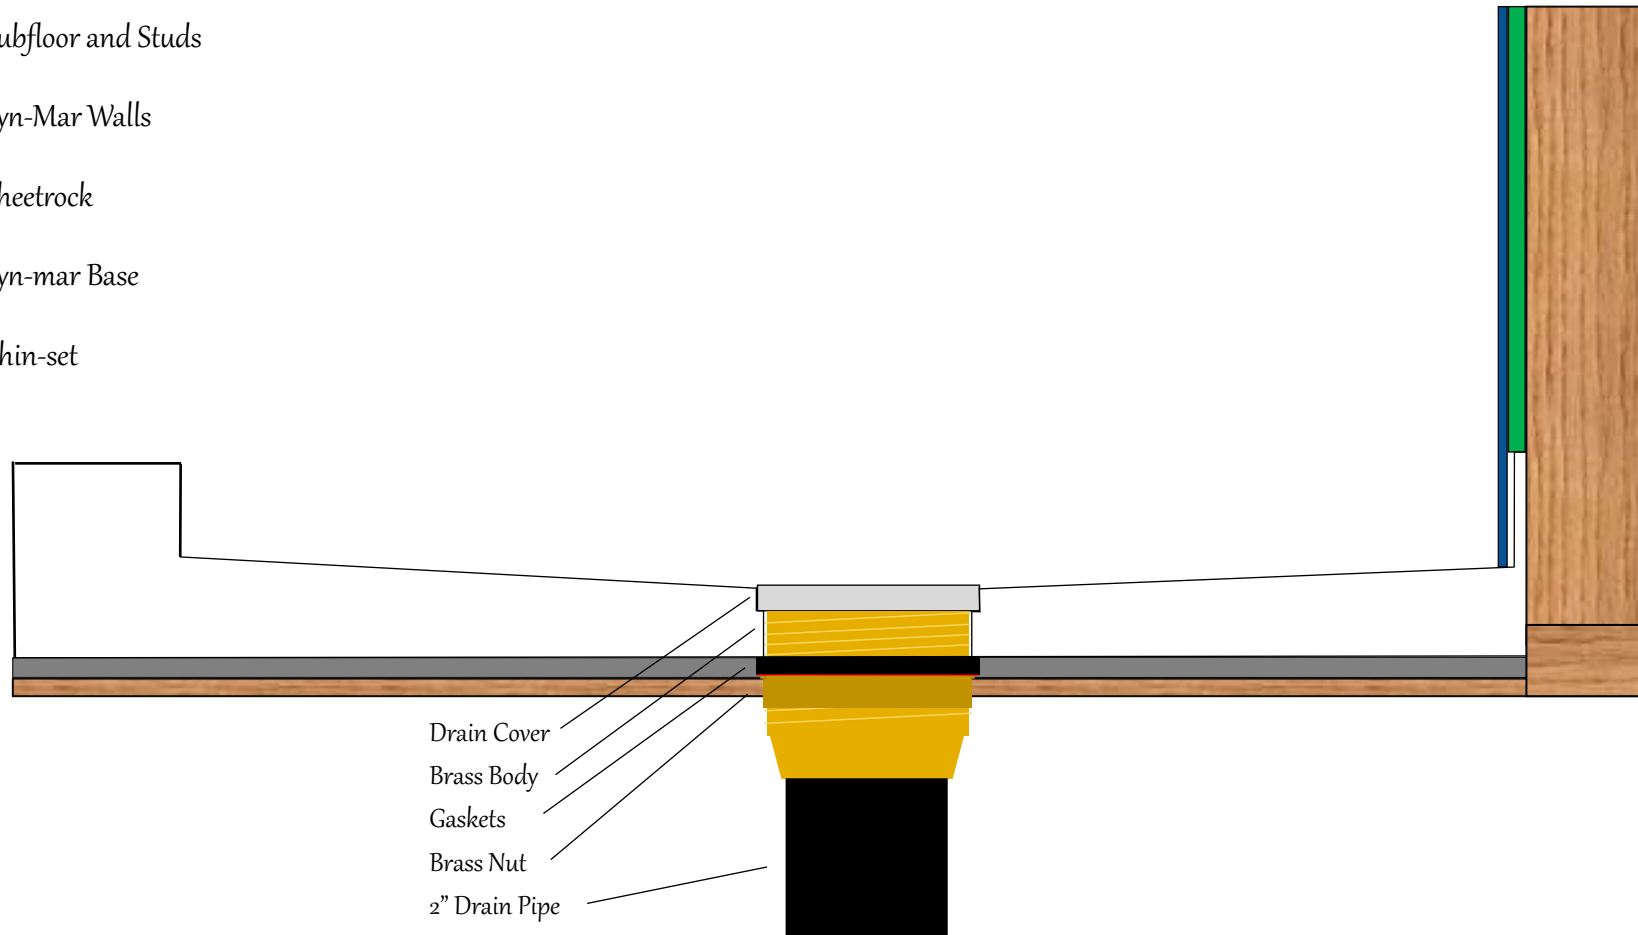

# Shower Install Cut-View

## Key

-  Subfloor and Studs
-  Syn-Mar Walls
-  Sheetrock
-  Syn-mar Base
-  Thin-set

Syn-Mar Products, Inc.

5 Nutmeg Drive, Ellington Connecticut 06029

Toll-Free: 860-399-0909

Local: 860-872-8505

Fax: 860-870-8849