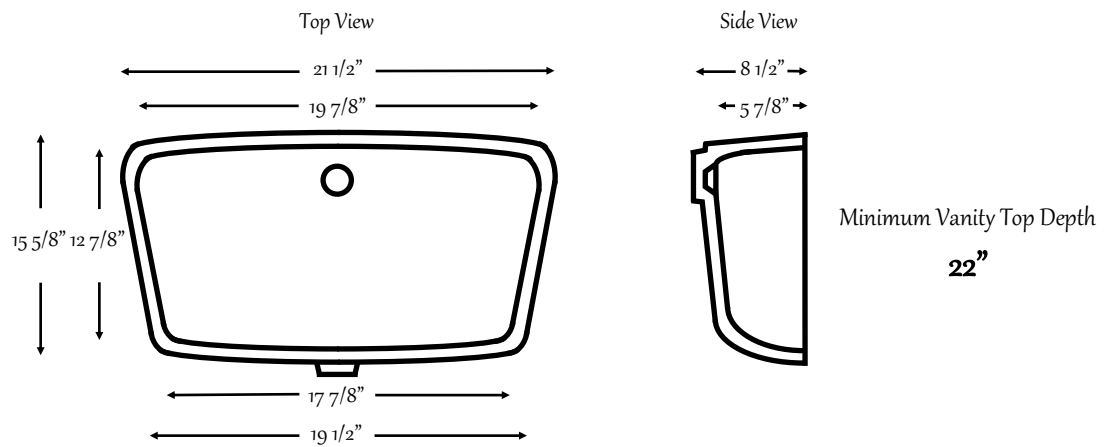

Integral Rectangle Bowls Specs

Wave

Superbowl

Small Superbowl Formerly Small Rectangle

Syn-Mar Products, Inc.

5 Nutmeg Drive, Ellington Connecticut 06029

Toll-Free: 860-399-0909

Local: 860-872-8505