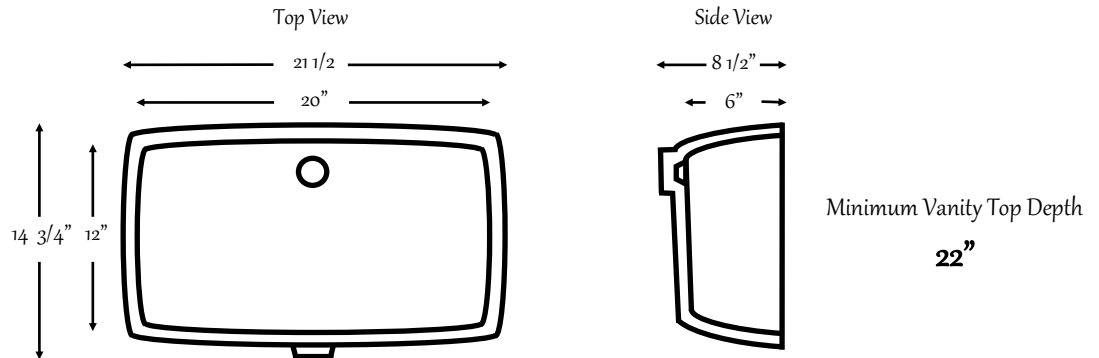

Integral Rectangle Bowls Specs

Wave

Superbowl

Small Superbowl Formerly Small Rectangle

Syn-Mar Products, Inc.

5 Nutmeg Drive, Ellington Connecticut 06029

Toll-Free: 860-399-0909

Local: 860-872-8505