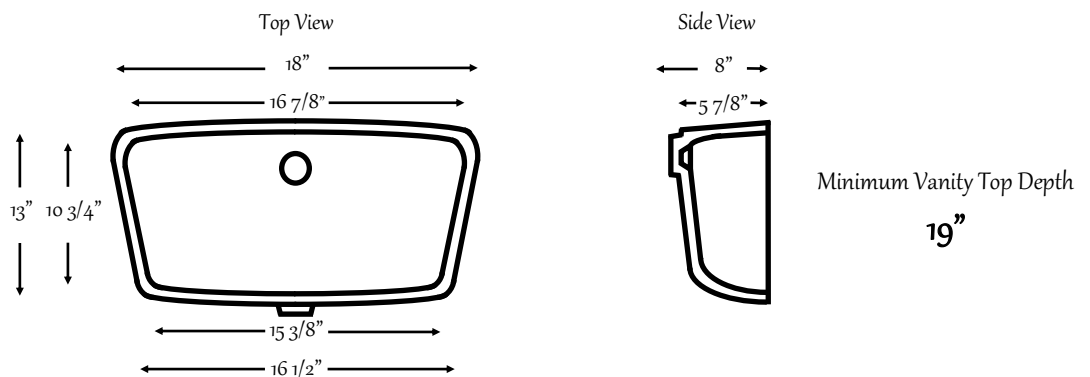

Integral Rectangle Bowls Specs

Wave

Superbowl

Small Superbowl Formerly Small Rectangle

Syn-Mar Products, Inc.

5 Nutmeg Drive, Ellington Connecticut 06029

Toll-Free: 860-399-0909

Local: 860-872-8505