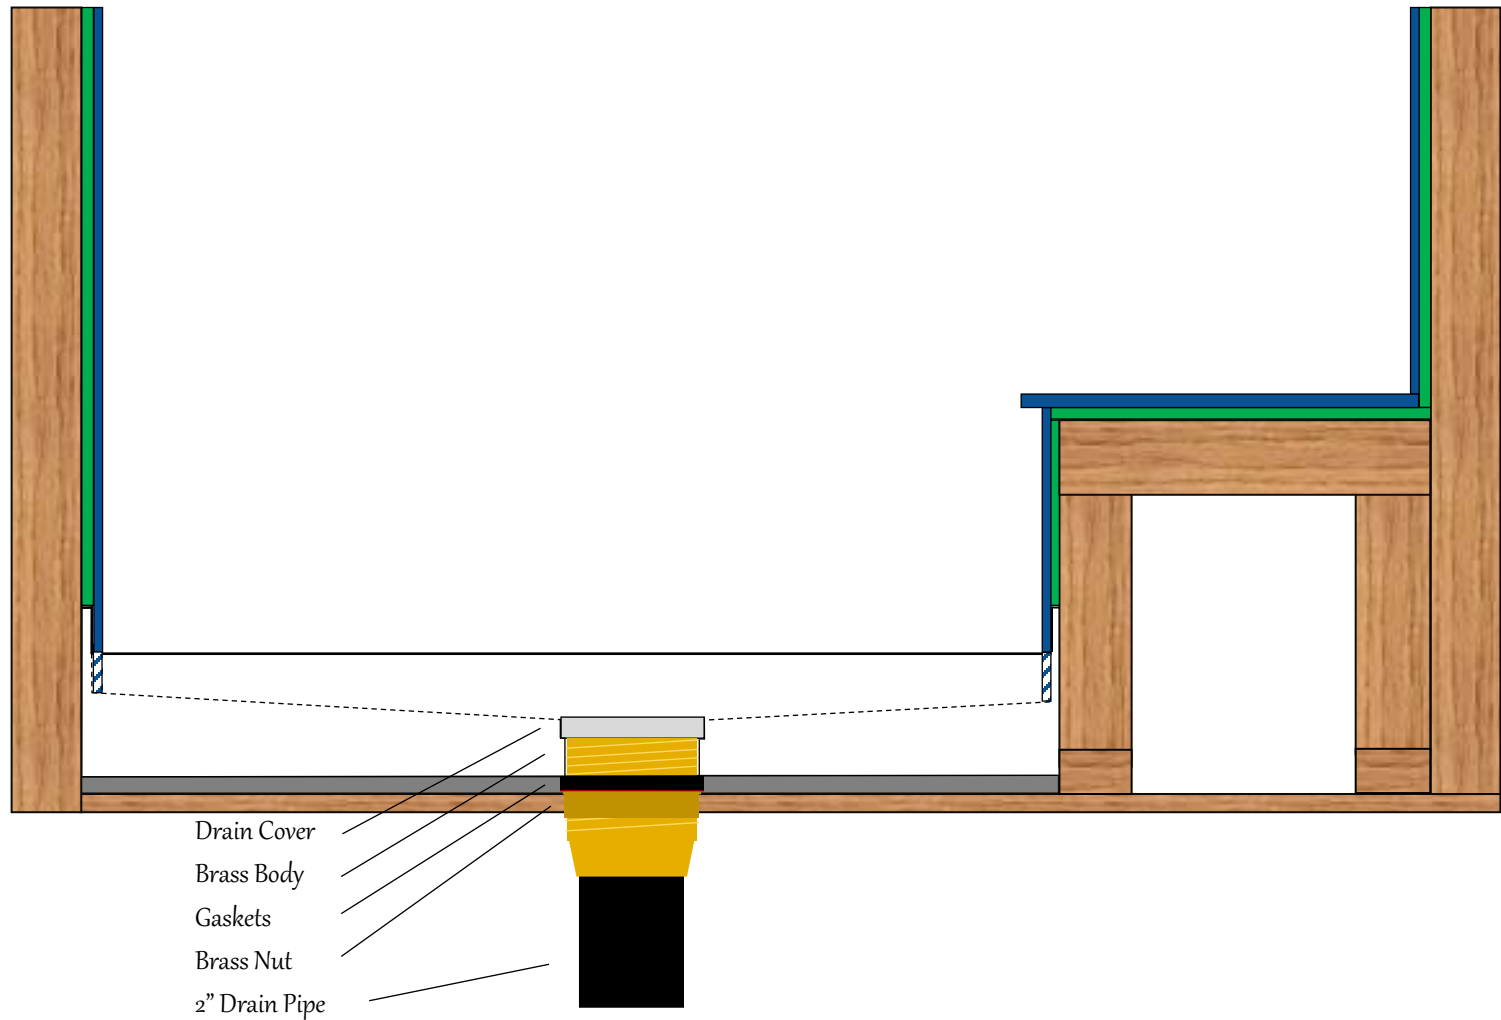

Shower Bench Install Cut-View

Key

-  Subfloor and Studs
-  Syn-Mar Walls
-  Sheetrock
-  Syn-mar Base
-  Thin-set

Syn-Mar Products, Inc.

5 Nutmeg Drive, Ellington Connecticut 06029

Toll-Free: 860-399-0909

Local: 860-872-8505