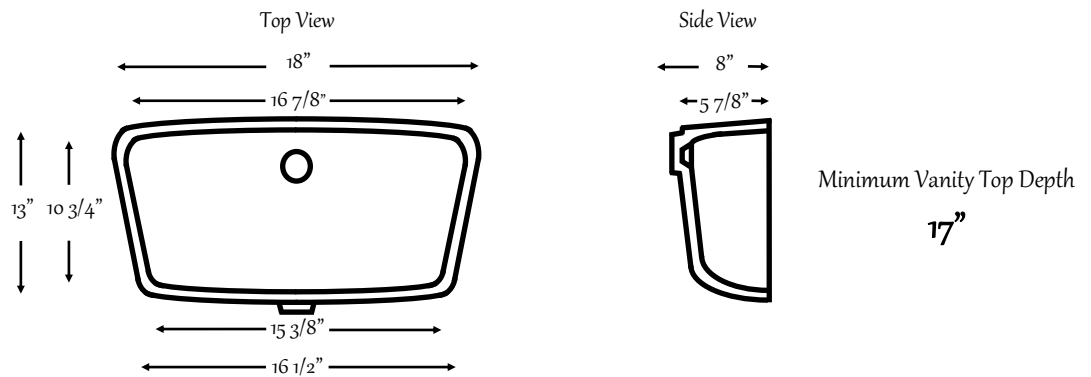

Integral Rectangle Bowls Specs

Large Rectangle Formerly Wave

Superbowl

Small Superbowl Formerly Small Rectangle

Syn-Mar Products, Inc.

5 Nutmeg Drive, Ellington Connecticut 06029

Toll-Free: 860-399-0909

Local: 860-872-8505