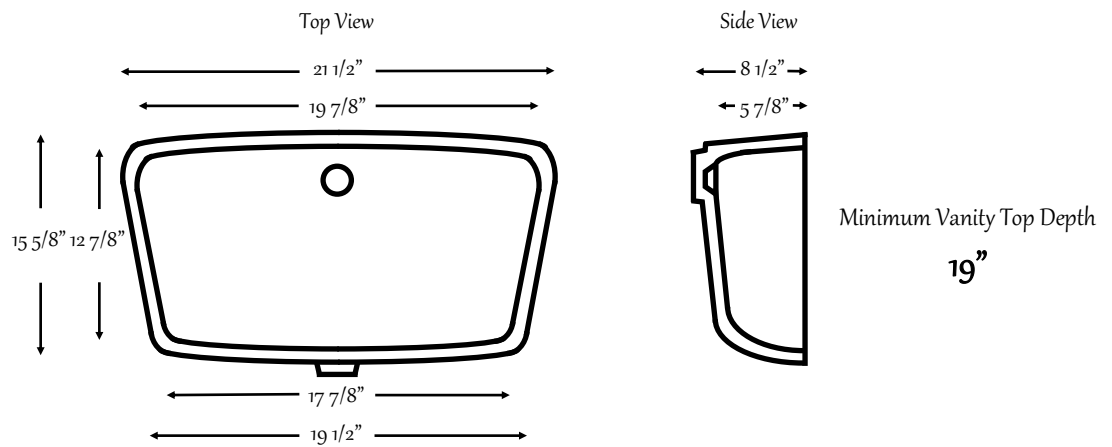

Integral Rectangle Bowls Specs

Large Rectangle Formerly Wave

Superbowl

Small Superbowl Formerly Small Rectangle

Syn-Mar Products, Inc.

5 Nutmeg Drive, Ellington Connecticut 06029

Toll-Free: 860-399-0909

Local: 860-872-8505