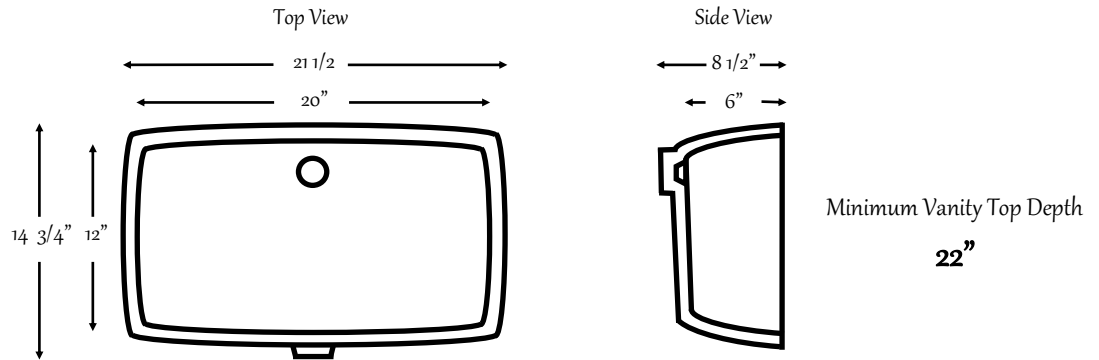

Integral Rectangle Bowls Specs

Large Rectangle Formerly Wave

Superbowl

Small Superbowl Formerly Small Rectangle

Syn-Mar Products, Inc.

5 Nutmeg Drive, Ellington Connecticut 06029

Toll-Free: 860-399-0909

Local: 860-872-8505